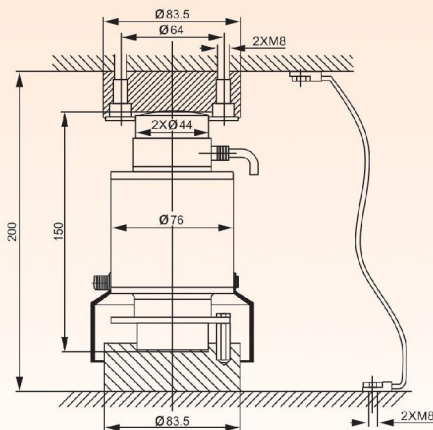

CL02A series
LOAD CELL

CL02A - HIGH PRECISION LOAD CELL

Lightning

Harsh Temperatures

Flood

**High-capacity, high-precision, lightning protected,
ideal for harsh weighing environments**

General Features

- Built-in lightning arresters protect load cell from overvoltage surges
- Anti-rotation load button reduces possible cable damages
- IP68 guarantees no water ingress at 1.5m up to 150 hours
- High quality material guarantees accuracy and durability
- More gauges guarantee stable accuracy under off-centre loads
- ISO9001 latest state-of-the-art manufacturing and testing facility
- Specially designed for truck and track scales, silo, tank and hopper weighing

Main Specifications

| | |
|------------------------------|------------------------------|
| Load Cell Type | Column Compression |
| Capacity | 10, 30, 40, 50 ton |
| Accuracy | C3 OIML |
| Recommended Excitation | 5 - 12V, AC/DC |
| Maximum Excitation | 15V, AC/DC |
| Input Resistance | 400 ± 5 Ohm |
| Output Resistance | 350 ± 2 Ohm |
| Rated Output | 2.0 ± 0.1% mV/V |
| Repeatability | 0.01% R.O. |
| Zero Balance | 1% R.O. |
| Creep & Zero Return (30 min) | 0.01% R.O. |
| Combined Error | < 0.017% R.O. |
| Cable Length | 14m |
| Temperature - Operating | -30°C - +70°C |
| Temperature - Calibrated | -10°C - +40°C |
| Working Angle | ±3° from vertical |
| Minimum Dead Load | 0 kg |
| Protection | IP68 (1.5m – 150 hours) |
| Safe Load Limit | 150% |
| Ultimate Load Limit | 300% |
| Construction | Alloy Steel, Stainless Steel |
| Lightning Protection | Integral TVSS All Lines |
| Break down Voltage | ≥ 500 VAC |
| Insulation Resistance | ≥ 5000 MΩ @ 50VDC |